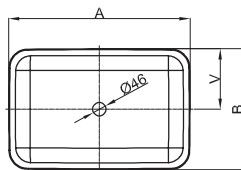

Art Counter Top

Recommended taps:

spout projection: distance to wall x mm + dimension V1 from outer edge

Recommended taps:

spout projection: distance tap x mm + dimension V1 from outer edge

Scope of delivery

Including fixing materials

Including noise-reducing sound-dampening mats.

Design: Tesseraux + Partner

Dimensions

article no.	dimensions in mm	A	B	F	G	H	V	V1
A180	300 × 400 × 80	400	300	6	80	90	150	105
A181	600 × 400 × 100	600	400	8	100	110	200	155
A182	800 × 400 × 100	800	400	8	100	110	200	155