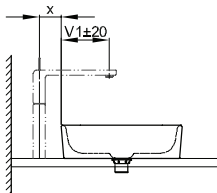

Art Counter Top

Recommended taps:

spout projection: distance to wall x mm + dimension V1 from outer edge

Recommended taps:

spout projection: distance tap x mm + dimension V1 from outer edge

Scope of delivery

Including fixing materials

Including noise-reducing sound-dampening mats.

Design: Tesseraux + Partner

Dimensions

article no.	dimensions in mm	A	B	F	G	H	V	V1
A180	300 × 400 × 80	400	300	6	80	90	150	105
A181	600 × 400 × 100	600	400	8	100	110	200	155
A182	800 × 400 × 100	800	400	8	100	110	200	155