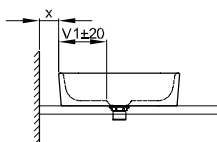

Art Counter Top

Recommended taps:

spout projection: distance to wall x mm + dimension V1 from outer edge

Recommended taps:

spout projection: distance tap x mm + dimension V1 from outer edge

Scope of delivery

Including fixing materials

Including noise-reducing sound-dampening mats.

Design: Tesseraux + Partner

Dimensions

article no.	dimensions in mm	A	B	F	G	H	V	V1
A180	300 × 400 × 80	400	300	6	80	90	150	105
A181	600 × 400 × 100	600	400	8	100	110	200	155
A182	800 × 400 × 100	800	400	8	100	110	200	155